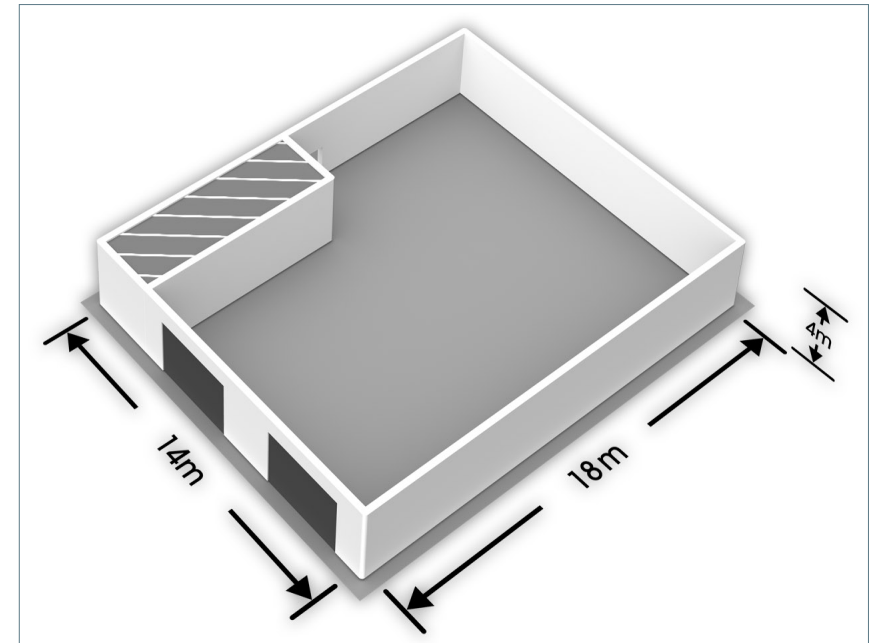

This is a versatile open-plan space which is flexible to suit your needs. Great for large or multiple set builds. This studio allows you to utilise the full space and has drive in access, which also provides natural daylight into the studio.

Please book in advance!

SPECIFICATIONS

- **L: 18m/59ft W: 14m/47ft H: 4m/13ft**
- **Drive in access**
- **Daylight available**
- **3 phase power & distribution in all studios**
- **Fully air conditioned**
- **Client lounge area (open plan with kitchenette, fridge & refreshment facilities)**
- **Sink**
- **Mobile make-up station**
- **Facilities: Steamers, Iron, fresh towels, dressing gowns and rails etc..**
- **iMac & speakers (Internet and Wi-fi access)**

/ 2,691 Sq Ft.