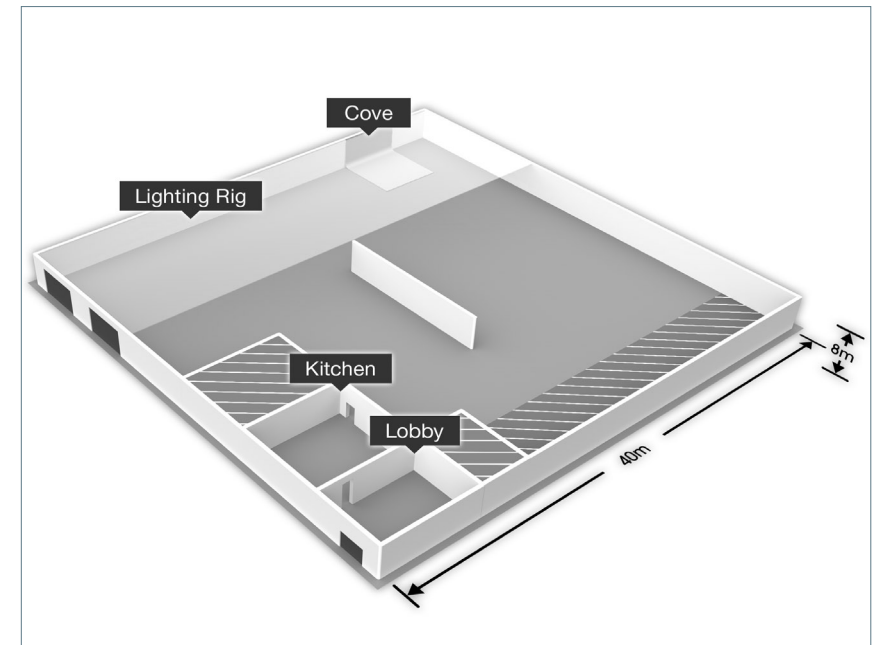

This space is a versatile open-plan space which is flexible to suit your needs with high ceilings. Great for large or multiple or large set builds and if you have a large crew on board. This studio can be booked as a whole space or sectioned off.

Please book in advance!

SPECIFICATIONS

- **L: 40m/132ft W: 40m/132ft**
- **Drive in access**
- **Daylight studio**
- **Small 'cut out' cove**
- **3 phase power & distribution in all studios**
- **Fully air conditioned**
- **Large separate kitchen and dining area**
- **Mobile make-up station *on request***
- **Facilities: Steamers, Iron, fresh towels, dressing gowns and rails etc.**
- **iMac & speakers (Internet and Wi-fi access) *on request***
- **Set build services available *on request***

/ 13,594 Sq Ft.