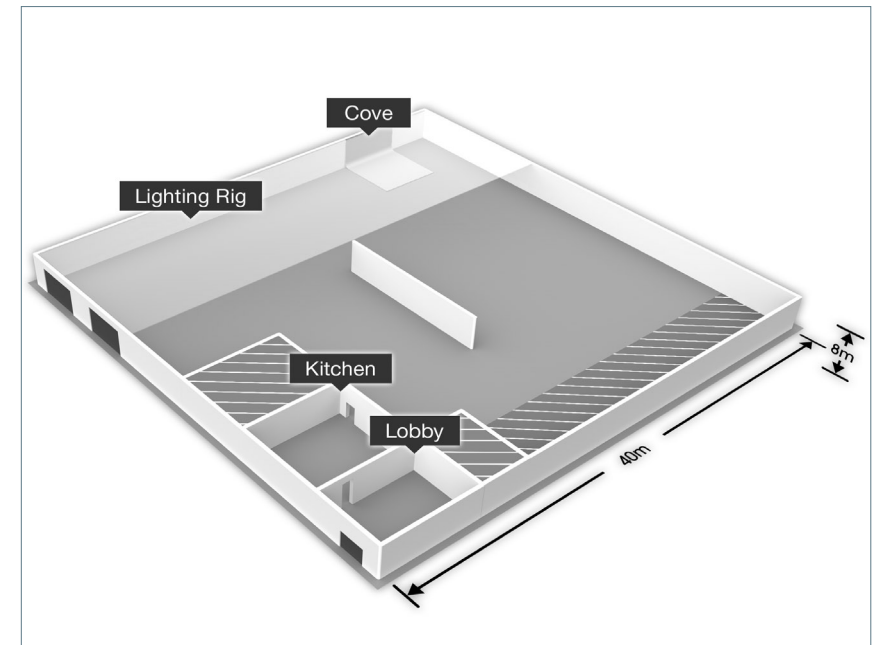

This space is a versatile open-plan space which is flexible to suit your needs with high ceilings. Great for large or multiple or large set builds and if you have a large crew on board. This studio can be booked as a whole space or sectioned off.

#### SPECIFICATIONS

- **L: 40m/132ft W: 40m/132ft**
- **Drive in access**
- **Daylight studio**
- **Small 'cut out' cove**
- **3 phase power & distribution in all studios**
- **Fully air conditioned**
- **Large separate kitchen and dining area**
- **Mobile make-up station \*on request\***
- **Facilities: Steamers, Iron, fresh towels, dressing gowns and rails etc.**
- **iMac & speakers (Internet and Wi-fi access) \*on request\***
- **Set build services available \*on request\***